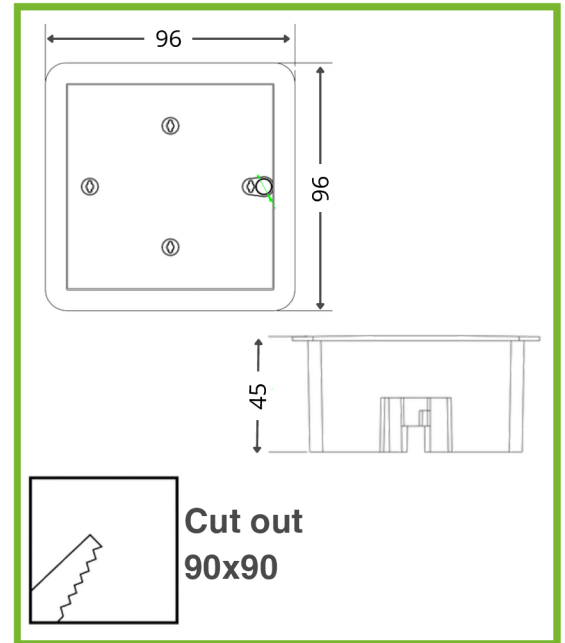

Dimensions

#### Technical Information :

- Choice of LEDiL Daisy 2x2 optics and Shades

DAISY-2X2-WW

Dimensions: 79.5 mm x 79.5 mm  
Height: 21.00 mm

-80° wide beam

DAISY-2X2-W-D

Dimensions: 79.5 mm x 79.5 mm  
Height: 21.00 mm

-50° wide beam. Variant with diffused lenses.

DAISY-2X2-WW-D

Dimensions: 79.5 mm x 79.5 mm  
Height: 21.00 mm

-80° wide beam. Variant with diffused lenses.

DAISY-2X2-W

Dimensions: 79.5 mm x 79.5 mm  
Height: 21.00 mm

-50° wide beam