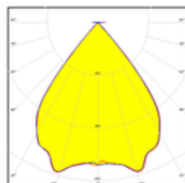

Dimensions

#### Technical Information :

- Choice of LEDiL Daisy 2x2 optics and Shades

DAISY-2X2-WW

Dimensions: 79.5 mm x 79.5 mm  
Height: 21.00 mm

-80° wide beam

DAISY-2X2-W-D

Dimensions: 79.5 mm x 79.5 mm  
Height: 21.00 mm

-50° wide beam. Variant with diffused lenses.

DAISY-2X2-WW-D

Dimensions: 79.5 mm x 79.5 mm  
Height: 21.00 mm

-80° wide beam. Variant with diffused lenses.

DAISY-2X2-W

Dimensions: 79.5 mm x 79.5 mm  
Height: 21.00 mm

-50° wide beam