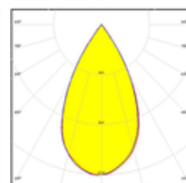

Dimensions

#### Technical Information :

- Choice of LEDiL Daisy 2x2 optics and Shades

DAISY-2X2-WW

Dimensions: 79.5 mm x 79.5 mm  
Height: 21.00 mm

-80° wide beam

DAISY-2X2-W-D

Dimensions: 79.5 mm x 79.5 mm  
Height: 21.00 mm

-50° wide beam. Variant with diffused lenses.

DAISY-2X2-WW-D

Dimensions: 79.5 mm x 79.5 mm  
Height: 21.00 mm

-80° wide beam. Variant with diffused lenses.

DAISY-2X2-W

Dimensions: 79.5 mm x 79.5 mm  
Height: 21.00 mm

-50° wide beam