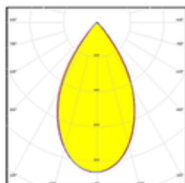

Dimensions

#### Technical Information :

- Choice of LEDiL Daisy 2x2 optics and Shades

DAISY-2X2-WW

Dimensions: 79.5 mm x 79.5 mm  
Height: 21.00 mm

-80° wide beam

DAISY-2X2-W-D

Dimensions: 79.5 mm x 79.5 mm  
Height: 21.00 mm

-50° wide beam. Variant with diffused lenses.

DAISY-2X2-WW-D

Dimensions: 79.5 mm x 79.5 mm  
Height: 21.00 mm

-80° wide beam. Variant with diffused lenses.

DAISY-2X2-W

Dimensions: 79.5 mm x 79.5 mm  
Height: 21.00 mm

-50° wide beam