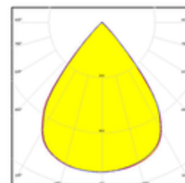

Dimensions

#### Technical Information :

- Choice of LEDiL Daisy 2x2 optics and Shades

DAISY-2X2-WW

Dimensions: 79.5 mm x 79.5 mm  
Height: 21.00 mm

-80° wide beam

DAISY-2X2-W-D

Dimensions: 79.5 mm x 79.5 mm  
Height: 21.00 mm

-50° wide beam. Variant with diffused lenses.

DAISY-2X2-WW-D

Dimensions: 79.5 mm x 79.5 mm  
Height: 21.00 mm

-80° wide beam. Variant with diffused lenses.

DAISY-2X2-W

Dimensions: 79.5 mm x 79.5 mm  
Height: 21.00 mm