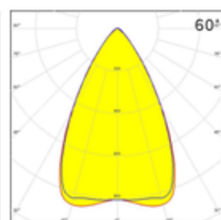

LIANNA-2R-60