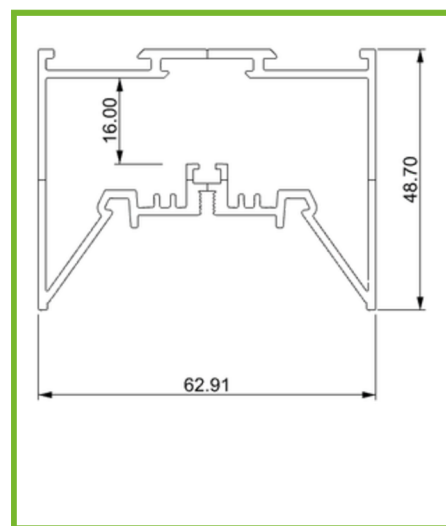

### Product Description:

- Extruded Aluminium profile
- Down Only, to be suspended or surface mounted.
- Designed for LEDiL Lianna-2R + SHADE (LIANNA-2R-SHD)
- To be used with dedicated Lianna PCB available on request.
- Driver can be built in.
- Supplied in set 1120mm sections / other lengths on demand
- Colors: Black or White, other colors on demand.
- Easy assembly with a complete set of accessories, to order to suit each configuration
- Possibility to connect multiple sections together.

End caps

Mounting Clip

Suspension Kit

180 Degrees joiner

Dimensions

### LIST OF ARTICLES

- TP33-01 Main Profile
- TP33-03 Pair of End Caps
- TP01-06 Surface Mounted / Suspension Clip
- TP01-09 Suspension Kit
- TP01-08 180 Joiner