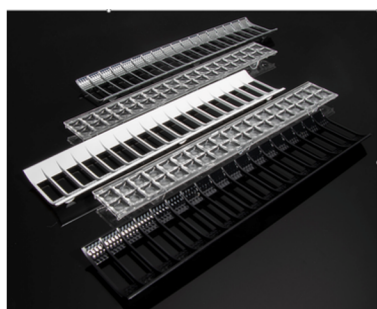

### Product Description:

- Extruded Aluminium profile
- Down Only, to be suspended or surface mounted.
- Designed for LEDiL Lianna-2R + SHADE (LIANNA-2R-SHD)
- To be used with dedicated Lianna PCB available on request.
- Driver can be built in.
- Supplied in set 1120mm sections / other lengths on demand
- Colors: Black or White, other colors on demand.
- Easy assembly with a complete set of accessories, to order to suit each configuration
- Possibility to connect multiple sections together.

End caps

Mounting Clip

Suspension Kit

180 Degrees joiner

Dimensions

### LIST OF ARTICLES

- TP33-01 Main Profile
- TP33-03 Pair of End Caps
- TP01-06 Surface Mounted / Suspension Clip
- TP01-09 Suspension Kit
- TP01-08 180 Joiner