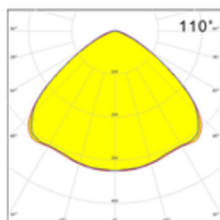

LIANNA-2R-90

LEDiL LIANNA-2R BEAMS:

LIANNA-2R-110