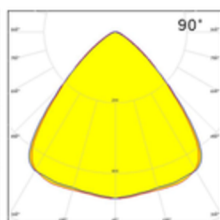

LIANNA-2R-90