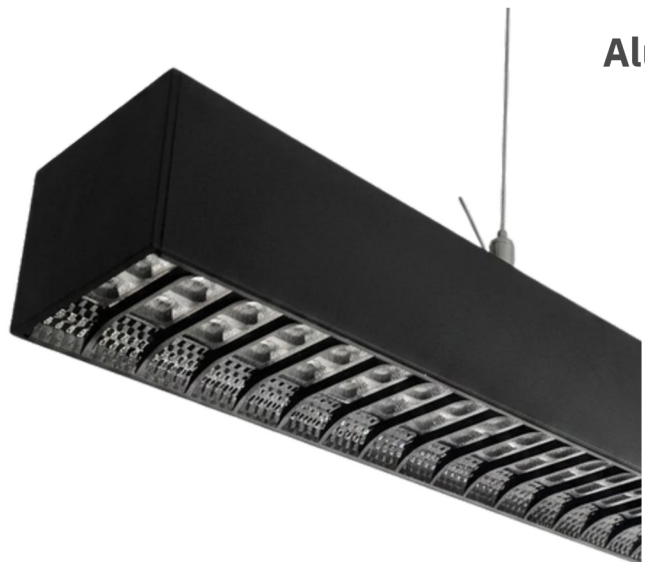

## Aluminium Profile - Down Only

### Product Description:

- Extruded Aluminium profile
- Down Only, to be suspended or surface mounted.
- Designed for LEDiL Lianna-2R + SHADE (LIANNA-2R-SHD)
- To be used with dedicated Lianna PCB available on request.
- Driver can be built in.
- Supplied in set 1120mm sections / other lengths on demand
- Colors: Black or White, other colors on demand.
- Easy assembly with a complete set of accessories, to order to suit each configuration
- Possibility to connect multiple sections together.

End caps

Mounting Clip

Suspension Kit

180 Degrees joiner

Dimensions

### LIST OF ARTICLES

- TP33-01 Main Profile
- TP33-03 Pair of End Caps
- TP01-06 Surface Mounted / Suspension Clip
- TP01-09 Suspension Kit
- TP01-08 180 Joiner