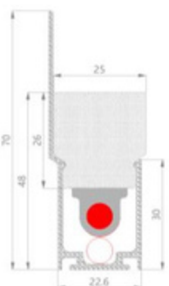

NEON 2526 OPTIC 25D 3D

W: 25mm
x
H: 26mm

3D Bending

Cross Section

Beam Angle Options: 20°/25°/40°/50°/30°*55°

End Processing

Axial Entry

Bottom Entry

Mounting Accessory

Aluminum Channel without cable space

①
Length: 30mm (black)
Length: 1000mm (black)

②
3D Bending Without Cable Space
Length: 1000mm (black)

③
With Cable Space Length: 30mm (black)
Length: 1000mm (black)

④
3D Bending With Cable Space
Length: 1000mm (black)

Anti Glare Aluminum Channel

⑤
Anti Glare Length: 30mm (black)
Length: 1000mm (black)

⑥
Anti Glare Horizontal bending
Length: 1000mm (black)

Angle Adjustable Bracket