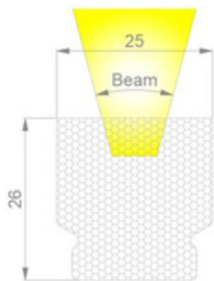

NEON 2526 OPTIC 25D 3D

W: 25mm
x
H: 26mm

3D Bending

Cross Section

Beam Angle Options: 20°/25°/40°/50°/30°*55°

End Processing

Axial Entry

Bottom Entry

Mounting Accessory

Aluminum Channel without cable space

①
Length: 30mm (black)
Length: 1000mm (black)

②
3D Bending Without Cable Space
Length: 1000mm (black)

③
With Cable Space Length: 30mm (black)
Length: 1000mm (black)