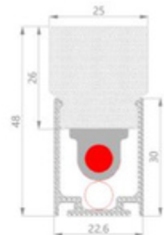

NEON 2526 OPTIC 25D 3D

W: 25mm
x
H: 26mm

3D Bending

Cross Section

Beam Angle Options: 20°/25°/40°/50°/30°*55°

End Processing

Axial Entry

Bottom Entry

Mounting Accessory

Aluminum Channel without cable space

①
Length: 30mm (black)
Length: 1000mm (black)

②
3D Bending Without Cable Space
Length: 1000mm (black)

③
With Cable Space Length: 30mm (black)
Length: 1000mm (black)

④
3D Bending With Cable Space
Length: 1000mm (black)

Anti Glare Aluminum Channel

⑤
Anti Glare Length: 30mm (black)
Length: 1000mm (black)

⑥
Anti Glare Horizontal bending
Length: 1000mm (black)

Angle Adjustable Bracket