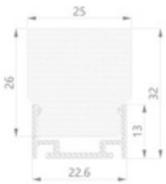

NEON 2526 OPTIC 25D 3D

W: 25mm
x
H: 26mm

3D Bending

Cross Section

Beam Angle Options: 20°/25°/40°/50°/30°*55°

End Processing

Axial Entry

Bottom Entry

Mounting Accessory

Aluminum Channel without cable space

①
Length: 30mm (black)
Length: 1000mm (black)

②
3D Bending Without Cable Space
Length: 1000mm (black)

③
With Cable Space Length: 30mm (black)
Length: 1000mm (black)

④
3D Bending With Cable Space
Length: 1000mm (black)

Anti Glare Aluminum Channel

⑤
Anti Glare Length: 30mm (black)
Length: 1000mm (black)

⑥
Anti Glare Horizontal bending
Length: 1000mm (black)

Angle Adjustable Bracket

Optional for channel ①/②/③/④/⑤/⑥
Adjusting Angle: 180°

NEON 2526 OPTIC 25D 3D -Mono White

※ 1800K, 2100K, 2400K, 5000K available

Item Code	CRI	Power /m	2700K	3000K	4000K	6000K	Max-Load @Single feed	Input	Cut-unit	Bending Limit	IP Rate
	Ra≥90	24 W	1490 lm	1569 lm	1647 lm	1645 lm	8 m	DC24V	3LED 125mm	Ø≥400mm	IP67