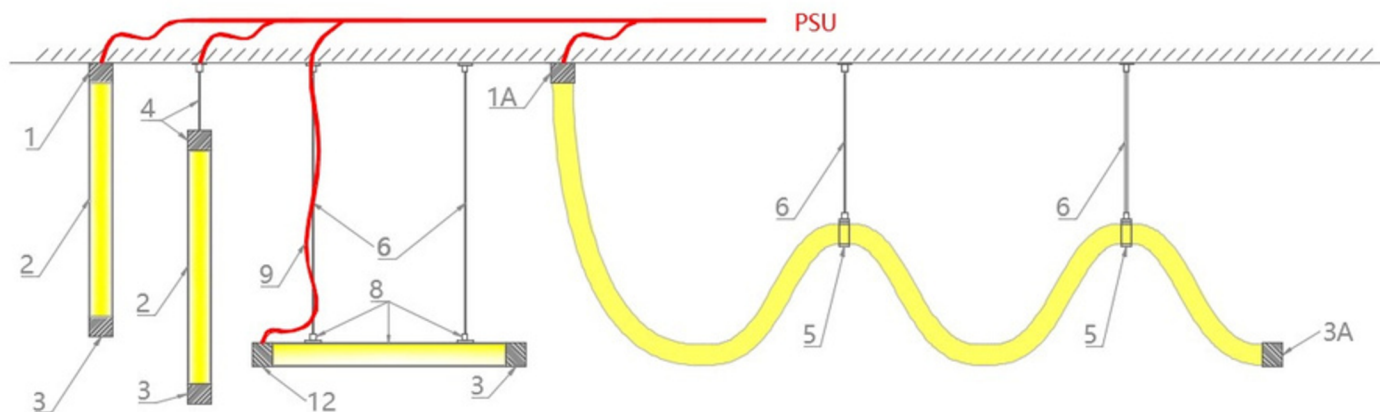

3D TUBE 40

Ø : 40mm

3D Bending
360° Light direction

Cross Section

End Processing

Axial Entry

Side Entry

Injection molding

Mounting Accessory

- 1: Aluminum mounting cap with cable entry (assemble with tube)
- 1A: Aluminum mounting cap with cable entry
- 2: Transparent PC tube

- 3: Aluminum end cap
- 3A: Aluminum end cap
- 4: Hanging cap with built-in power cable
- 5: Transparent hanger clip

- 6: Hanging wire
- 8: Transparent PC tube with 2x hanger
- 9: Power cable
- 12: Side cable entry power cap

Parameter

3D TUBE 40 -Mono White

※ 1800K, 2100K, 2400K, 5000K available

Item Code	CRI	Power /m	2700K	3000K	4000K	6500K	Max-Load @Single feed	Input	Cut-unit	Bending Limit	IP Rate
	Ra≥90	15 W	977 lm	1050 lm	1103 lm	1092 lm	10 m	DC24V	50mm	∅≥700mm	IP67
	Ra≥90	15 W	1539 lm	1655 lm	1737 lm	1721 lm	8 m	DC24V	62.5mm	∅≥700mm	IP67
	Ra≥90	15 W	900 lm	967 lm	1016 lm	1006 lm	10 m	DC24V	Free Cut	∅≥700mm	IP67

3D TUBE 40-RGB @ Perfect "White Balance"

Item Code	Power /m	Full Load	= Red 5W	+ Green 5W	+ Blue 5W	Max-Load @Single feed	Input	Cut-unit	Bending Limit	IP Rate
	15 W	673 lm	141 lm	437 lm	95 lm	7m	DC24V	62.5mm	∅≥700mm	IP67