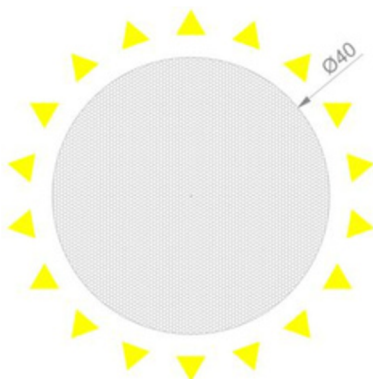

3D TUBE 40

Ø : 40mm

3D Bending
360° Light direction

Cross Section

End Processing

Axial Entry

Side Entry

Injection molding

- 6: Hanging wire
- 8: Transparent PC tube with 2x hanger
- 9: Power cable
- 12: Side cable entry power cap

Parameter

3D TUBE 40 -Mono White

※ 1800K, 2100K, 2400K, 5000K available

Item Code	CRI	Power /m	2700K	3000K	4000K	6500K	Max-Load @Single feed	Input	Cut-unit	Bending Limit	IP Rate
	Ra≥90	15 W	977 lm	1050 lm	1103 lm	1092 lm	10 m	DC24V	50mm	∅≥700mm	IP67
	Ra≥90	15 W	1539 lm	1655 lm	1737 lm	1721 lm	8 m	DC24V	62.5mm	∅≥700mm	IP67
	Ra≥90	15 W	900 lm	967 lm	1016 lm	1006 lm	10 m	DC24V	Free Cut	∅≥700mm	IP67

3D TUBE 40-RGB @ Perfect "White Balance"

Item Code	Power /m	Full Load	= Red 5W	+ Green 5W	+ Blue 5W	Max-Load @Single feed	Input	Cut-unit	Bending Limit	IP Rate
	15 W	673 lm	141 lm	437 lm	95 lm	7m	DC24V	62.5mm	∅≥700mm	IP67

3D TUBE 40-Pixel SPI

※ Control signal: TTL

Item Code	Color	Pixel	Power /m	Lumen Flux	Max-Load @Single feed	Input	Cut-unit	Bending Limit	IP Rate
(Programming max working power ≤ 15W)	RGB	96pix/m	30 W	265 lm @ Red_10W 595 lm @ Green_10W 140 lm @ Blue_10W	3 m	DC5V	11mm	∅≥700mm	IP67
(Programming max working power ≤ 15W)	RGBW	96pix/m	40 W	130 lm @ Red_8W 400lm @ Green_8W 100lm @ Blue_8W 800 lm @ White_16W	3 m	DC5V	11mm	∅≥700mm	IP67