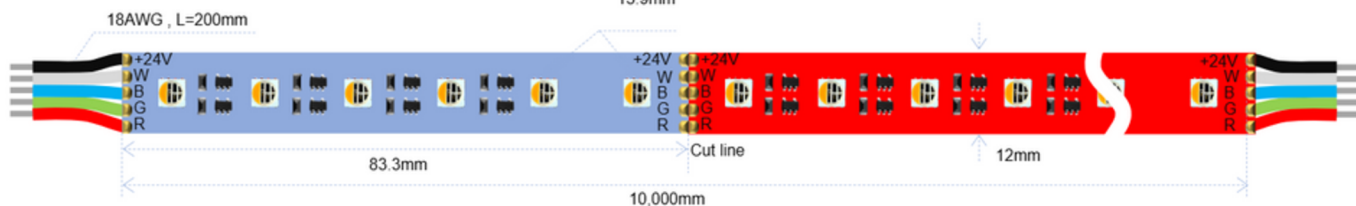

LED STRIP LONG RUN

- ✓ RGBW
- ✓ RGB
- ✓ Mono

Max-Load: up to 100m

Power: 1.0 ~ 24.0 W/m

Lumen: up to 2640 lm/m

DC24V /DC36V /DC48V

LED STRIP LONG RUN: RGBW -72LED @Perfect White balance

※ White option: 2700K, 3000K, 4000K, ...

LED STRIP LONG RUN: RGBW -60LED @Perfect White balance

※ White option: 2700K, 3000K, 4000K, ...

Item Code	Input	LED QTY	Cut unit	PCB	Power /m	Max-Load @Single feed	Full Load	= Red 4W	+ Green 4W	+ Blue 4W	+ 3000K 4W
	DC24V	60 LED	6LED 100mm	10mm	10.0 W	15 m	673 lm	93 lm	262 lm	58 lm	260 lm
	DC24V	60 LED	6LED 100mm	12mm	16.0 W 16.7mm	10 m	1077 lm	149 lm	419 lm	93 lm	416 lm

LED STRIP LONG RUN: RGB -60LED @Perfect White balance

Item Code	Input	LED QTY	Cut unit	PCB	Power /m	Max-Load @Single feed	Full Load	= Red 4W	+ Green 4W	+ Blue 4W
	DC24V	60 LED	6LED 100mm	12mm	12.0 W	15 m	475 lm	125 lm	285 lm	65 lm

Parameter

LED STRIP LONG RUN -20LED/m (DC36V)

※ 1800K, 2100K, 2400K, 5000K available

Item Code	CRI	LED /m	PCB	Cut unit	Input	Power	Max-Load @Single feed	2700K	3000K	4000K	6500K	IP Rate	
	Ra≥80	20 LED	10mm	10LED 500mm	DC36V	1.0 W	75 m	105 lm	110 lm	115 lm	120 lm 240 lm	Spray	IP20 ✓ IP54 ✓ IP65 ✓
						2.1 W	50 m	215 lm	225 lm	235 lm		Nano	IP66 ✓ IP67 ✓ IP68 ✓
						3.6 W	40 m	360 lm	380 lm	390 lm	400 lm		
						4.3 W	35 m	430 lm	450 lm	460 lm	470 lm		