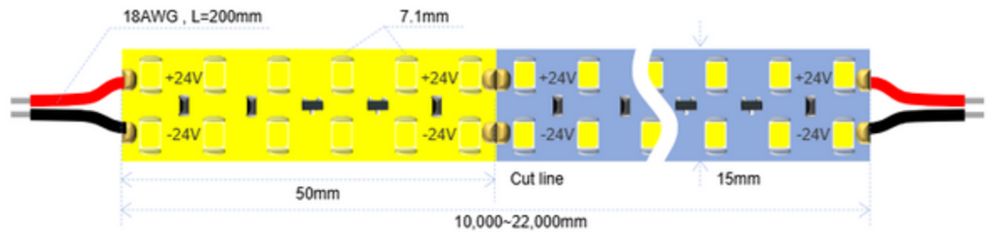

Parameter

LED STRIP LONG RUN-144LED/m (DC48V) (Long Live)

※ 1800K, 2100K, 2400K, 5000K available

Item Code	CRI	LED /m	PCB	Cut unit	Input	Power	Max-Load @Single feed	2700K	3000K	4000K	6500K	IP Rate
	Ra≥90	144 LED	12mm	24LED 167mm	DC48V	3.0 W	70 m	295 lm	317 lm	333 lm	329 lm	IP20 ✓ Spray IP54 ✓ IP65 ✓ Nano IP66 ✓ IP67 ✓ IP68 ✓
						6.0 W	40 m	589 lm	634 lm	665 lm	659 lm	

Long Live: 1x LED died, its cut-unit still alive

LED STRIP LONG RUN-240LED/m (LongLive)

※ 1800K, 2100K, 2400K, 5000K available

Item Code	CRI	LED /m	PCB	Cut unit	Input	Power	Max-Load @Single feed	2700K	3000K	4000K	6500K	IP Rate
	Ra≥90	240 LED	15mm	12LED 50mm	DC24V	9.6 W	22 m	860 lm	910 lm	980 lm	970 lm	IP20 ✓ Spray IP54 ✓ IP65 ✓ Nano IP66 ✓ IP67 ✓ IP68 ✓
						14.4 W	18 m	1260 lm	1330 lm	1440 lm	1410 lm	
						19.2 W	12 m	1660 lm	1730 lm	1860 lm	1830 lm	
						24.0 W	10 m	2000 lm	2100 lm	2270 lm	2260 lm	

Long Live: 1x LED died, its cut-unit still alive

LED STRIP LONG RUN -300LED/m (LongLive)

※ 1800K, 2100K, 2400K, 5000K available

Item Code	CRI	LED /m	PCB	Cut unit	Input	Power	Max-Load @Single feed	2700K	3000K	4000K	6500K	IP Rate
	Ra≥90	300 LED	10mm	12LED 40mm	DC24V	6.0 W	24 m	550 lm	570 lm	620 lm	610 lm	IP20 ✓ Spray IP54 ✓ IP65 ✓ Nano IP66 ✓ IP67 ✓ IP68 ✓
						12.0 W	16 m	1050 lm	1100 lm	1200 lm	1170 lm	
						15.0 W	14 m	1300 lm	1360 lm	1470 lm	1450 lm	
						18.0 W	13 m	1520 lm	1600 lm	1730 lm	1700 lm	