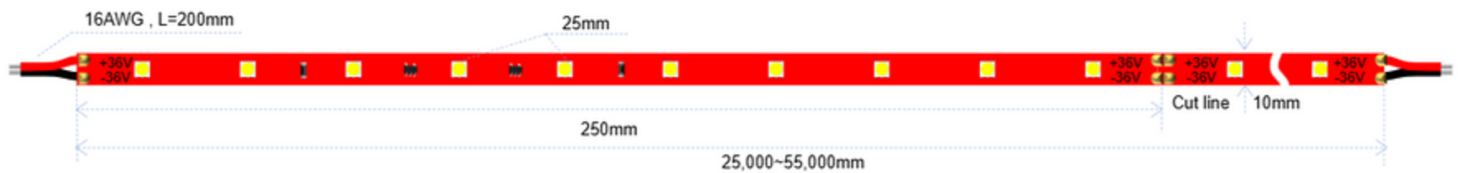

LED STRIP LONG RUN: RGB -60LED @Perfect White balance

Item Code	Input	LED QTY	Cut unit	PCB	Power /m	Max-Load @Single feed	Full Load	= Red 4W	+ Green 4W	+ Blue 4W
	DC24V	60 LED	6LED 100mm	12mm	12.0 W	15 m	475 lm	125 lm	285 lm	65 lm

Parameter

LED STRIP LONG RUN -20LED/m (DC36V)

※ 1800K, 2100K, 2400K, 5000K available

Item Code	CRI	LED /m	PCB	Cut unit	Input	Power	Max-Load @Single feed	2700K	3000K	4000K	6500K	IP Rate	
	Ra≥80	20 LED	10mm	10LED 500mm	DC36V	1.0 W	75 m	105 lm	110 lm	115 lm	120 lm 240 lm	Spray	IP20 ✓ IP54 ✓ IP65 ✓
						2.1 W	50 m	215 lm	225 lm	235 lm		Nano	IP66 ✓ IP67 ✓ IP68 ✓
						3.6 W	40 m	360 lm	380 lm	390 lm	400 lm		
						4.3 W	35 m	430 lm	450 lm	460 lm	470 lm		

LED STRIP LONG RUN -40LED/m (DC36V)

※ 1800K, 2100K, 2400K, 5000K available

Item Code	CRI	LED /m	PCB	Cut unit	Input	Power	Max-Load @Single feed	2700K	3000K	4000K	6500K	IP Rate	
	Ra≥80	40 LED	10mm	10LED 250mm	DC36V	2.1 W	55 m	220 lm	230 lm	240 lm	245 lm 490 lm	Spray	IP20 ✓ IP54 ✓ IP65 ✓
						4.3 W	37 m	440 lm	460 lm	480 lm		Nano	IP66 ✓ IP67 ✓ IP68 ✓
						7.2 W	30 m	720 lm	760 lm	780 lm	800 lm		
						8.6 W	25 m	860 lm	900 lm	930 lm	950 lm		

LED STRIP LONG RUN -60LED/m (DC36V)

※ 1800K, 2100K, 2400K, 5000K available

Item Code	CRI	LED /m	PCB	Cut unit	Input	Power	Max-Load @Single feed	2700K	3000K	4000K	6500K	IP Rate	
	Ra≥80	60 LED	12mm	10LED 167mm	DC36V	3.0 W	56 m	338 lm	363 lm	381 lm	378 lm	Spray	IP20 ✓ IP54 ✓ IP65 ✓
						6.0 W	38 m	664 lm	714 lm	750 lm	743 lm	Nano	IP66 ✓ IP67 ✓ IP68 ✓
						10.0 W	30 m	986 lm	1060 lm	1113 lm	1102 lm		