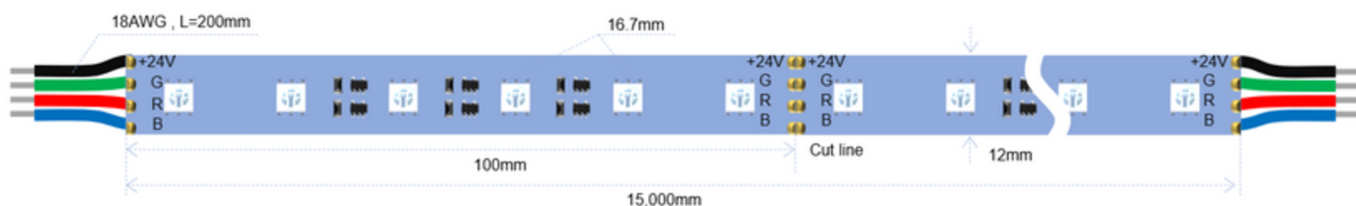

LED STRIP LONG RUN: RGBW -60LED @Perfect White balance

※ White option: 2700K, 3000K, 4000K, ...

Item Code	Input	LED QTY	Cut unit	PCB	Power /m	Max-Load @Single feed	Full Load	= Red 4W	+ Green 4W	+ Blue 4W	+ 3000K 4W
	DC24V	60 LED	6LED 100mm	10mm	10.0 W	15 m	673 lm	93 lm	262 lm	58 lm	260 lm
	DC24V	60 LED	6LED 100mm	12mm	16.0 W 16.7mm	10 m	1077 lm	149 lm	419 lm	93 lm	416 lm

LED STRIP LONG RUN: RGB -60LED @Perfect White balance

Item Code	Input	LED QTY	Cut unit	PCB	Power /m	Max-Load @Single feed	Full Load	= Red 4W	+ Green 4W	+ Blue 4W
	DC24V	60 LED	6LED 100mm	12mm	12.0 W	15 m	475 lm	125 lm	285 lm	65 lm

Parameter

LED STRIP LONG RUN -20LED/m (DC36V)

※ 1800K, 2100K, 2400K, 5000K available

Item Code	CRI	LED /m	PCB	Cut unit	Input	Power	Max-Load @Single feed	2700K	3000K	4000K	6500K	IP Rate	
	Ra≥80	20 LED	10mm	10LED 500mm	DC36V	1.0 W	75 m	105 lm	110 lm	115 lm	120 lm 240 lm	Spray	IP20 ✓ IP54 ✓ IP65 ✓
						2.1 W	50 m	215 lm	225 lm	235 lm		Nano	IP66 ✓ IP67 ✓ IP68 ✓
						3.6 W	40 m	360 lm	380 lm	390 lm	400 lm		
						4.3 W	35 m	430 lm	450 lm	460 lm	470 lm		

LED STRIP LONG RUN -40LED/m (DC36V)

※ 1800K, 2100K, 2400K, 5000K available

Item Code	CRI	LED /m	PCB	Cut unit	Input	Power	Max-Load @Single feed	2700K	3000K	4000K	6500K	IP Rate	
	Ra≥80	40 LED	10mm	10LED 250mm	DC36V	2.1 W	55 m	220 lm	230 lm	240 lm	245 lm 490 lm	Spray	IP20 ✓ IP54 ✓ IP65 ✓
						4.3 W	37 m	440 lm	460 lm	480 lm		Nano	IP66 ✓ IP67 ✓ IP68 ✓
						7.2 W	30 m	720 lm	760 lm	780 lm	800 lm		
						8.6 W	25 m	860 lm	900 lm	930 lm	950 lm		