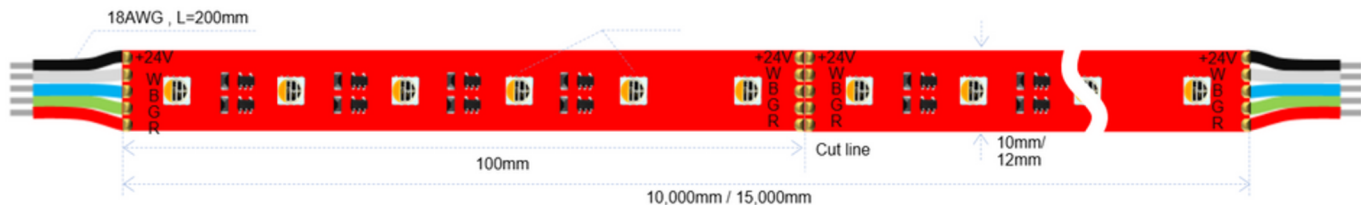

LED STRIP LONG RUN

- ✓ RGBW
- ✓ RGB
- ✓ Mono

Max-Load: up to 100m

Power: 1.0 ~ 24.0 W/m

Lumen: up to 2640 lm/m

DC24V /DC36V /DC48V

LED STRIP LONG RUN: RGBW -72LED @Perfect White balance

※ White option: 2700K, 3000K, 4000K, ...

LED STRIP LONG RUN: RGBW -60LED @Perfect White balance

※ White option: 2700K, 3000K, 4000K, ...

Item Code	Input	LED QTY	Cut unit	PCB	Power /m	Max-Load @Single feed	Full Load	= Red 4W	+ Green 4W	+ Blue 4W	+ 3000K 4W
	DC24V	60 LED	6LED 100mm	10mm	10.0 W	15 m	673 lm	93 lm	262 lm	58 lm	260 lm
	DC24V	60 LED	6LED 100mm	12mm	16.0 W 16.7mm	10 m	1077 lm	149 lm	419 lm	93 lm	416 lm

LED STRIP LONG RUN: RGB -60LED @Perfect White balance

Item Code	Input	LED QTY	Cut unit	PCB	Power /m	Max-Load @Single feed	Full Load	= Red 4W	+ Green 4W	+ Blue 4W
	DC24V	60 LED	6LED 100mm	12mm	12.0 W	15 m	475 lm	125 lm	285 lm	65 lm

Parameter

LED STRIP LONG RUN -20LED/m (DC36V)

※ 1800K, 2100K, 2400K, 5000K available

Item Code	CRI	LED /m	PCB	Cut unit	Input	Power	Max-Load @Single feed	2700K	3000K	4000K	6500K	IP Rate	
	Ra≥80	20 LED	10mm	10LED 500mm	DC36V	1.0 W	75 m	105 lm	110 lm	115 lm	120 lm 240 lm	Spray	IP20 ✓ IP54 ✓ IP65 ✓
						2.1 W	50 m	215 lm	225 lm	235 lm		Nano	IP66 ✓ IP67 ✓ IP68 ✓
						3.6 W	40 m	360 lm	380 lm	390 lm	400 lm		
						4.3 W	35 m	430 lm	450 lm	460 lm	470 lm		