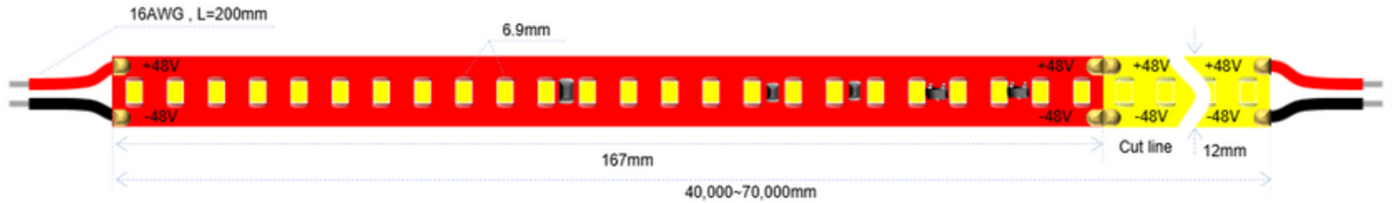

LED STRIP LONG RUN -120LED/m

※ 1800K, 2100K, 2400K, 5000K available

Item Code	CRI	LED /m	PCB	Cut unit	Input	Power	Max-Load @Single feed	2700K	3000K	4000K	6500K	IP Rate
	Ra≥90	120 LED	10mm	6LED 50mm	DC24V	4.8 W	25 m	430 lm	460 lm	490 lm	480 lm	IP20 ✓ Spray IP54 ✓ IP65 ✓ Nano IP66 ✓ IP67 ✓ IP68 ✓
						9.6 W	16 m	820 lm	860 lm	930 lm	910 lm	
						14.4 W	13 m	1160 lm	1220 lm	1320 lm	1300 lm	
						19.2 W	11 m	1460 lm	1530 lm	1660 lm	1630 lm	

LED STRIP LONG RUN -240LED/m

※ 1800K, 2100K, 2400K, 5000K available

Item Code	CRI	LED /m	PCB	Cut unit	Input	Power	Max-Load @Single feed	2700K	3000K	4000K	6500K	IP Rate
	Ra≥90	240 LED	12mm	6LED 25mm	DC24V	9.6 W	20 m	860 lm	910 lm	980 lm	970 lm	IP20 ✓ Spray IP54 ✓ IP65 ✓ Nano IP66 ✓ IP67 ✓ IP68 ✓
						14.4 W	15 m	1260 lm	1330 lm	1440 lm	1410 lm	
						19.2 W	13 m	1640 lm	1730 lm	1860 lm	1830 lm	
						28.8 W	10 m	2320 lm	2440 lm	2640 lm	2600 lm	

Parameter

LED STRIP LONG RUN-144LED/m (DC48V) (Long Live)

※ 1800K, 2100K, 2400K, 5000K available

Item Code	CRI	LED /m	PCB	Cut unit	Input	Power	Max-Load @Single feed	2700K	3000K	4000K	6500K	IP Rate
	Ra≥90	144 LED	12mm	24LED 167mm	DC48V	3.0 W	70 m	295 lm	317 lm	333 lm	329 lm	IP20 ✓ Spray IP54 ✓ IP65 ✓ Nano IP66 ✓ IP67 ✓ IP68 ✓
						6.0 W	40 m	589 lm	634 lm	665 lm	659 lm	

Long Live: 1x LED died, its cut-unit still alive

LED STRIP LONG RUN-240LED/m (LongLive)

※ 1800K, 2100K, 2400K, 5000K available

Item Code	CRI	LED /m	PCB	Cut unit	Input	Power	Max-Load @Single feed	2700K	3000K	4000K	6500K	IP Rate
	Ra≥90	240 LED	15mm	12LED 50mm	DC24V	9.6 W	22 m	860 lm	910 lm	980 lm	970 lm	IP20 ✓ Spray IP54 ✓ IP65 ✓ Nano IP66 ✓ IP67 ✓ IP68 ✓
						14.4 W	18 m	1260 lm	1330 lm	1440 lm	1410 lm	
						19.2 W	12 m	1660 lm	1730 lm	1860 lm	1830 lm	
						24.0 W	10 m	2000 lm	2100 lm	2270 lm	2260 lm	