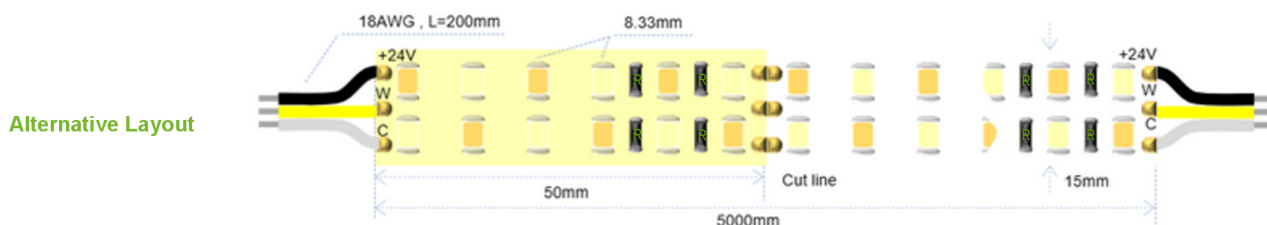

## LED STRIP TUNEABLE WHITE -360LED SMD2216

※ Other color range available

Item Code	CRI	LED /m	Cut Unit	PCB	Input	Power	Max-Load @Single feed	Full Load = 2700K + 6500K			IP Rate
	Ra≥90	2x 180 LED	12LED 33.3mm	15mm	DC24V	2x 3.6 W	5 m	630 lm	290 lm	340 lm	IP20 ✓ Spray IP54 ✓
						2x 7.2 W	5 m	1220 lm	560 lm	660 lm	IP65 ✓
						2x 10.8 W	5 m	1770 lm	810 lm	960 lm	Nano IP66 ✓
						2x 14.4 W	5 m	2280 lm	1050 lm	1230 lm	IP67 ✓ IP68 ✓

## LED STRIP TUNEABLE WHITE-240LED SMD2835

※ Other color range available

Item Code	CRI	LED /m	Cut Unit	PCB	Input	Power	Max-Load @Single feed	Full Load = 2700K + 6500K			IP Rate
	Ra≥90	2x 120 LED	12LED 50mm	15mm	DC24V	2x 4.8 W	5 m	910 lm	430 lm	480 lm	IP20 ✓ Spray IP54 ✓
						2x 9.6 W	5 m	1720 lm	820 lm	900 lm	IP65 ✓
						2x 14.4 W	5 m	2440 lm	1160 lm	1280 lm	Nano IP66 ✓
						2x 19.2 W	5 m	3070 lm	1460 lm	1610 lm	IP67 ✓
						2x 28.8 W	5 m	4370 lm	2080 lm	2290 lm	IP68 ✓

### LED STRIP TUNEABLE WHITE -240LED SMD3014

※ Other color range available

Item Code	CRI	LED /m	Cut Unit	PCB	Input	Power	Max-Load @Single feed	Full Load = 2700K + 6500K	IP Rate		
8mm PCB Available with max power 2x 12 W 6mm PCB Available with max power 2x 9.6 W	Ra≥90	2x 120 LED	12LED 50mm	10mm	DC24V	2x 4.8 W	5 m	870 lm	400 lm	470 lm	IP20 ✓
						2x 9.6 W	5 m	1740 lm	800 lm	940 lm	Spray IP54 ✓
						2x 12 W	5 m	2140 lm	980 lm	1160 lm	IP65 ✓
						2x 14.4 W	5 m	2530 lm	1160 lm	1370 lm	Nano IP66 ✓
											IP67 ✓
					IP68 ✓						

### LED STRIP TUNEABLE WHITE-192LED SMD2835

※ Other color range available

Item Code	CRI	LED /m	Cut Unit	PCB	Input	Power	Max-Load @Single feed	Full Load = 2700K + 6500K	IP Rate		
	Ra≥90	2x 96 LED	12LED 62.5mm	10mm	DC24V	2x 4 W	5 m	760 lm	360 lm	400 lm	IP20 ✓
						2x 7.5 W	5 m	1350 lm	640 lm	710 lm	Spray IP54 ✓
						2x 10 W	5 m	1750 lm	830 lm	920 lm	IP65 ✓
						2x 13.5 W	5 m	2150 lm	1020 lm	1130 lm	Nano IP66 ✓
											IP67 ✓
					IP68 ✓						