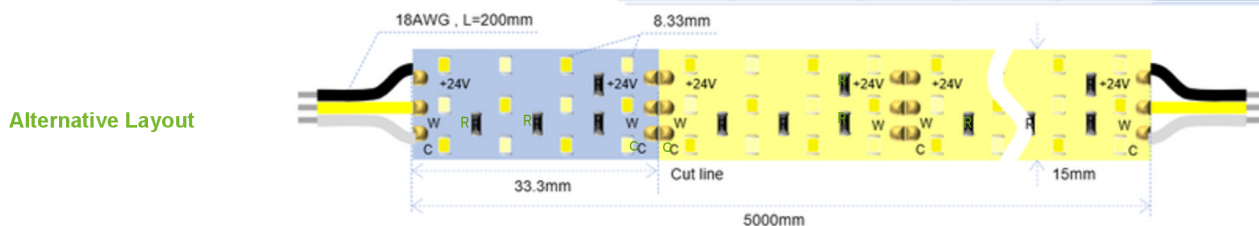

# LED STRIP TUNEABLE WHITE

WC

LED: 120LED ~ 360LED

Power: 4.8W ~ 57.6W

Lumen: up to 4510lm

DC24V

IP Grade

## LED STRIP TUNEABLE WHITE -360LED SMD2216

※ Other color range available

Item Code	CRI	LED /m	Cut Unit	PCB	Input	Power	Max-Load @Single feed	Full Load = 2700K + 6500K			IP Rate
	Ra≥90	2x 180 LED	12LED 33.3mm	15mm	DC24V	2x 3.6 W	5 m	630 lm	290 lm	340 lm	IP20 ✓ Spray IP54 ✓
						2x 7.2 W	5 m	1220 lm	560 lm	660 lm	IP65 ✓
						2x 10.8 W	5 m	1770 lm	810 lm	960 lm	Nano IP66 ✓
						2x 14.4 W	5 m	2280 lm	1050 lm	1230 lm	IP67 ✓ IP68 ✓

## LED STRIP TUNEABLE WHITE-240LED SMD2835

※ Other color range available

Item Code	CRI	LED /m	Cut Unit	PCB	Input	Power	Max-Load @Single feed	Full Load = 2700K + 6500K			IP Rate
	Ra≥90	2x 120 LED	12LED 50mm	15mm	DC24V	2x 4.8 W	5 m	910 lm	430 lm	480 lm	IP20 ✓ Spray IP54 ✓
						2x 9.6 W	5 m	1720 lm	820 lm	900 lm	IP65 ✓
						2x 14.4 W	5 m	2440 lm	1160 lm	1280 lm	Nano IP66 ✓
						2x 19.2 W	5 m	3070 lm	1460 lm	1610 lm	IP67 ✓
						2x 28.8 W	5 m	4370 lm	2080 lm	2290 lm	IP68 ✓

### LED STRIP TUNEABLE WHITE -240LED SMD3014

※ Other color range available

Item Code	CRI	LED /m	Cut Unit	PCB	Input	Power	Max-Load @Single feed	Full Load = 2700K + 6500K	IP Rate		
8mm PCB Available with max power 2x 12 W 6mm PCB Available with max power 2x 9.6 W	Ra≥90	2x 120 LED	12LED 50mm	10mm	DC24V	2x 4.8 W	5 m	870 lm	400 lm	470 lm	IP20 ✓
						2x 9.6 W	5 m	1740 lm	800 lm	940 lm	Spray IP54 ✓
						2x 12 W	5 m	2140 lm	980 lm	1160 lm	IP65 ✓
						2x 14.4 W	5 m	2530 lm	1160 lm	1370 lm	Nano IP66 ✓
											IP67 ✓
					IP68 ✓						