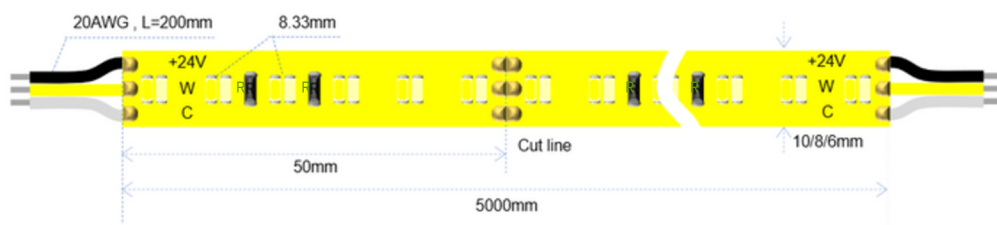

## LED STRIP TUNEABLE WHITE -360LED SMD2216

※ Other color range available

Item Code	CRI	LED /m	Cut Unit	PCB	Input	Power	Max-Load @Single feed	Full Load = 2700K + 6500K			IP Rate
	Ra≥90	2x 180 LED	12LED 33.3mm	15mm	DC24V	2x 3.6 W	5 m	630 lm	290 lm	340 lm	IP20 ✓ Spray IP54 ✓
						2x 7.2 W	5 m	1220 lm	560 lm	660 lm	IP65 ✓
						2x 10.8 W	5 m	1770 lm	810 lm	960 lm	Nano IP66 ✓
						2x 14.4 W	5 m	2280 lm	1050 lm	1230 lm	IP67 ✓ IP68 ✓

## LED STRIP TUNEABLE WHITE-240LED SMD2835

※ Other color range available

Item Code	CRI	LED /m	Cut Unit	PCB	Input	Power	Max-Load @Single feed	Full Load = 2700K + 6500K			IP Rate
	Ra≥90	2x 120 LED	12LED 50mm	15mm	DC24V	2x 4.8 W	5 m	910 lm	430 lm	480 lm	IP20 ✓ Spray IP54 ✓
						2x 9.6 W	5 m	1720 lm	820 lm	900 lm	IP65 ✓
						2x 14.4 W	5 m	2440 lm	1160 lm	1280 lm	Nano IP66 ✓
						2x 19.2 W	5 m	3070 lm	1460 lm	1610 lm	IP67 ✓
						2x 28.8 W	5 m	4370 lm	2080 lm	2290 lm	IP68 ✓

### LED STRIP TUNEABLE WHITE -240LED SMD3014

※ Other color range available

Item Code	CRI	LED /m	Cut Unit	PCB	Input	Power	Max-Load @Single feed	Full Load = 2700K + 6500K	IP Rate		
8mm PCB Available with max power 2x 12 W 6mm PCB Available with max power 2x 9.6 W	Ra≥90	2x 120 LED	12LED 50mm	10mm	DC24V	2x 4.8 W	5 m	870 lm	400 lm	470 lm	IP20 ✓
						2x 9.6 W	5 m	1740 lm	800 lm	940 lm	Spray IP54 ✓
						2x 12 W	5 m	2140 lm	980 lm	1160 lm	IP65 ✓
						2x 14.4 W	5 m	2530 lm	1160 lm	1370 lm	Nano IP66 ✓
											IP67 ✓
					IP68 ✓						

### LED STRIP TUNEABLE WHITE-192LED SMD2835

※ Other color range available

Item Code	CRI	LED /m	Cut Unit	PCB	Input	Power	Max-Load @Single feed	Full Load = 2700K + 6500K	IP Rate		
	Ra≥90	2x 96 LED	12LED 62.5mm	10mm	DC24V	2x 4 W	5 m	760 lm	360 lm	400 lm	IP20 ✓
						2x 7.5 W	5 m	1350 lm	640 lm	710 lm	Spray IP54 ✓
						2x 10 W	5 m	1750 lm	830 lm	920 lm	IP65 ✓
						2x 13.5 W	5 m	2150 lm	1020 lm	1130 lm	Nano IP66 ✓
											IP67 ✓
					IP68 ✓						