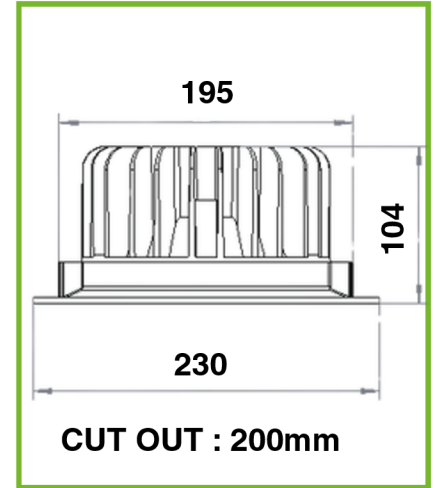

Recessed Fixed Downlight Aluminium Housing

Product Description :

- Die casted aluminium recessed housing
- Fixed version, no tilt
- Compatible with LEDIL/BJB Zhaga COB holder
- Compatible with LEDIL AMY-110
- Colors: White, Black, and other colors on demand
- Maximum power: 40W
- Logo and engraving can be added
- Customizable
- Diameter 230mm, cut out 200mm.
- To be used with a remote driver
- Supplied with a carton, a 2 cable wire in a sleeve to connect to the driver, and a strain relief

Dimensions

Ordering codes

- YI-DL230-WH : DL-230 WHITE

LEDiL AMY-110