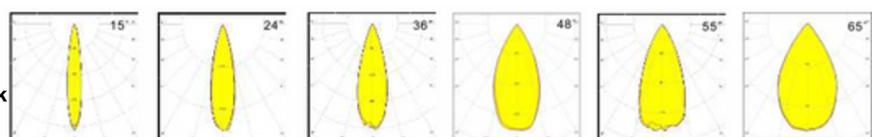

LEDiL ADELIA-110