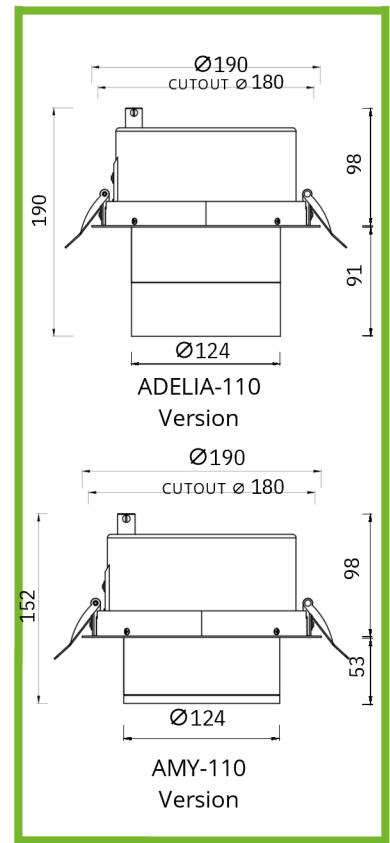

#### Product Description :

- Cold forged with 1070 aluminium alloy
- Recessed housing adjustable in all directions
- 50 degrees tilt angle, 360D rotation
- Compatible with LEDIL/BJB Zhaga COB holder
- Compatible with LEDIL AMY-110 and ADELIA-110
- Colors: White, Black, and other colors on demand
- Maximum power: 50W
- Logo and engraving can be added
- Customizable
- Diameter 190, cut out 180mm.
- To be used with a remote driver
- Accesories: Front Glass for Adelia-110 Version
- Supplied with a carton, a 2 cable wire in a sleeve to connect to the driver, and a strain relief

Dimensions

#### Ordering codes

- L01-BR190-WH-NR BIG BEN Recessed spotlight housing white
- L01-BR190-BK-NR BIG BEN Recessed spotlight housing black
- L01-B12426-WH BIG BEN Front ring for AMY-110 white
- L01-B12426-BK BIG BEN Front ring for AMY-110 black
- L01-B12427-WH BIG BEN Front ring for ADELIA-110 white
- L01-B12427-BK BIG BEN Front ring for ADELIA-110 black
- L01-B12427-GL BIG BEN Front Glass For ADELIA-110 Front Ring