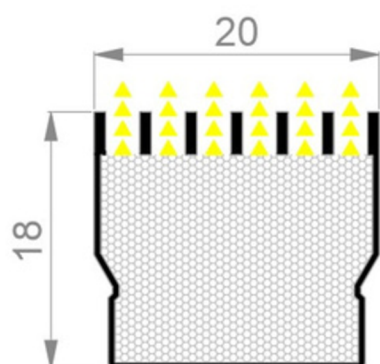

NEON 2018 LOUVRE 2D

W: 20mm
x
H: 18mm

Vertical Bending

Cross Section

End Processing

Mounting Accessory

Aluminum Channel

Length: 30mm

Length: 1000mm
Length: 2000mm

Stainless Steel Channel

3D bending

Length: any length possible

Parameter

NEON 2018 LOUVRE 2D-Mono White

※ 1800K, 2100K, 2400K, 5000K available

Item Code	CRI	Power /m	2700K	3000K	4000K	6500K	Max-Load @Single feed	Input	Cut-unit	Bending Limit	IP Rate
	Ra≥90	5 W	105 lm	113 lm	119 lm	118 lm	25 m	DC24V	50mm	∅≥300mm	IP68
	Ra≥90	12 W	244 lm	262 lm	275 lm	272 lm	15 m	DC24V	50mm	∅≥300mm	IP68
	Ra≥90	12 W	277 lm	301 lm	307 lm	316 lm	16 m	DC24V	50mm	∅≥300mm	IP68
	Ra≥90	13.5 W	415 lm	451 lm	460 lm	455 lm	5 m	DC24V	62.5mm	∅≥300mm	IP68
	Ra≥90	5 W	97 lm	98 lm	108 lm	107 lm	12.5 m	DC24V	Free Cut	∅≥300mm	IP68
	Ra≥90	12 W	224 lm	227 lm	249 lm	247 lm	8 m	DC24V	Free Cut	∅≥300mm	IP68
	Ra≥90	3 W	62 lm	67 lm	70 lm	69 lm	70 m	DC48V	167mm	∅≥300mm	IP68
	Ra≥90	6 W	124 lm	133 lm	140 lm	139 lm	40 m	DC48V	167mm	∅≥300mm	IP68

NEON 2018 LOUVRE 2D-Dynamic White

※ Other color range available

Item Code	CRI	Power /m	Max	2700K	~ 6500K	Max-Load @Single feed	Input	Cut-unit	Bending Limit	IP Rate
	Ra≥90	2x 9.6 W	218 lm	195 lm	218 lm	7 m	DC24V	62.5mm	∅≥300mm	IP68
	Ra≥90	2x 10 W	347 lm	311 lm	347 lm	4 m	DC24V	83.3mm	∅≥300mm	IP68
	Ra≥90	2x 13 W	451 lm	404 lm	451 lm	3 m	DC24V	83.3mm	∅≥300mm	IP68