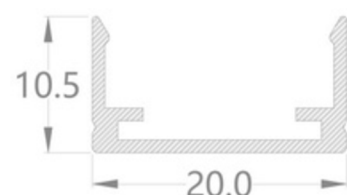

NEON 2018 LOUVRE 2D

W: 20mm
x
H: 18mm

Vertical Bending

Cross Section

End Processing

Mounting Accessory

Aluminum Channel

Length: 30mm

Length: 1000mm
Length: 2000mm

Stainless Steel Channel

3D bending

Length: any length possible

Parameter

NEON 2018 LOUVRE 2D-Mono White

※ 1800K, 2100K, 2400K, 5000K available

Item Code	CRI	Power /m	2700K	3000K	4000K	6500K	Max-Load @Single feed	Input	Cut-unit	Bending Limit	IP Rate
	Ra≥90	5 W	105 lm	113 lm	119 lm	118 lm	25 m	DC24V	50mm	∅≥300mm	IP68
	Ra≥90	12 W	244 lm	262 lm	275 lm	272 lm	15 m	DC24V	50mm	∅≥300mm	IP68
	Ra≥90	12 W	277 lm	301 lm	307 lm	316 lm	16 m	DC24V	50mm	∅≥300mm	IP68
	Ra≥90	13.5 W	415 lm	451 lm	460 lm	455 lm	5 m	DC24V	62.5mm	∅≥300mm	IP68
	Ra≥90	5 W	97 lm	98 lm	108 lm	107 lm	12.5 m	DC24V	Free Cut	∅≥300mm	IP68
	Ra≥90	12 W	224 lm	227 lm	249 lm	247 lm	8 m	DC24V	Free Cut	∅≥300mm	IP68
	Ra≥90	3 W	62 lm	67 lm	70 lm	69 lm	70 m	DC48V	167mm	∅≥300mm	IP68
	Ra≥90	6 W	124 lm	133 lm	140 lm	139 lm	40 m	DC48V	167mm	∅≥300mm	IP68

NEON 2018 LOUVRE 2D-Dynamic White

※ Other color range available

Item Code	CRI	Power /m	Max	2700K	~ 6500K	Max-Load @Single feed	Input	Cut-unit	Bending Limit	IP Rate
	Ra≥90	2x 9.6 W	218 lm	195 lm	218 lm	7 m	DC24V	62.5mm	∅≥300mm	IP68
	Ra≥90	2x 10 W	347 lm	311 lm	347 lm	4 m	DC24V	83.3mm	∅≥300mm	IP68
	Ra≥90	2x 13 W	451 lm	404 lm	451 lm	3 m	DC24V	83.3mm	∅≥300mm	IP68