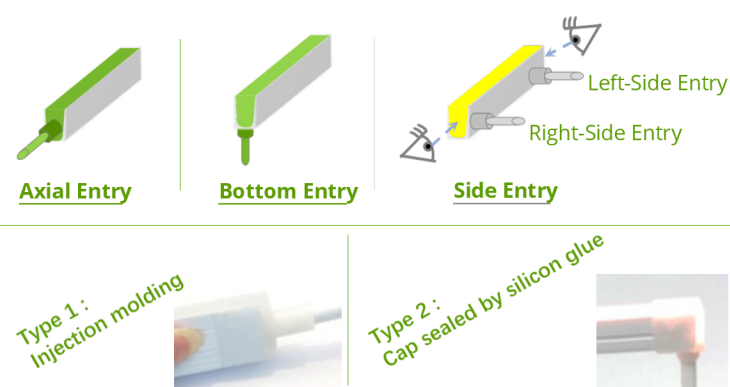

NEON 2018 LOUVRE 2D

W: 20mm
x
H: 18mm

Vertical Bending

Cross Section

End Processing

Mounting Accessory

Aluminum Channel

Length: 30mm

Length: 1000mm
Length: 2000mm

Stainless Steel Channel

3D bending

Length: any length possible

Parameter

NEON 2018 LOUVRE 2D-Mono White

※ 1800K, 2100K, 2400K, 5000K available

Item Code	CRI	Power /m	2700K	3000K	4000K	6500K	Max-Load @Single feed	Input	Cut-unit	Bending Limit	IP Rate
	Ra≥90	5 W	105 lm	113 lm	119 lm	118 lm	25 m	DC24V	50mm	∅≥300mm	IP68
	Ra≥90	12 W	244 lm	262 lm	275 lm	272 lm	15 m	DC24V	50mm	∅≥300mm	IP68
	Ra≥90	12 W	277 lm	301 lm	307 lm	316 lm	16 m	DC24V	50mm	∅≥300mm	IP68
	Ra≥90	13.5 W	415 lm	451 lm	460 lm	455 lm	5 m	DC24V	62.5mm	∅≥300mm	IP68
	Ra≥90	5 W	97 lm	98 lm	108 lm	107 lm	12.5 m	DC24V	Free Cut	∅≥300mm	IP68
	Ra≥90	12 W	224 lm	227 lm	249 lm	247 lm	8 m	DC24V	Free Cut	∅≥300mm	IP68
	Ra≥90	3 W	62 lm	67 lm	70 lm	69 lm	70 m	DC48V	167mm	∅≥300mm	IP68
	Ra≥90	6 W	124 lm	133 lm	140 lm	139 lm	40 m	DC48V	167mm	∅≥300mm	IP68