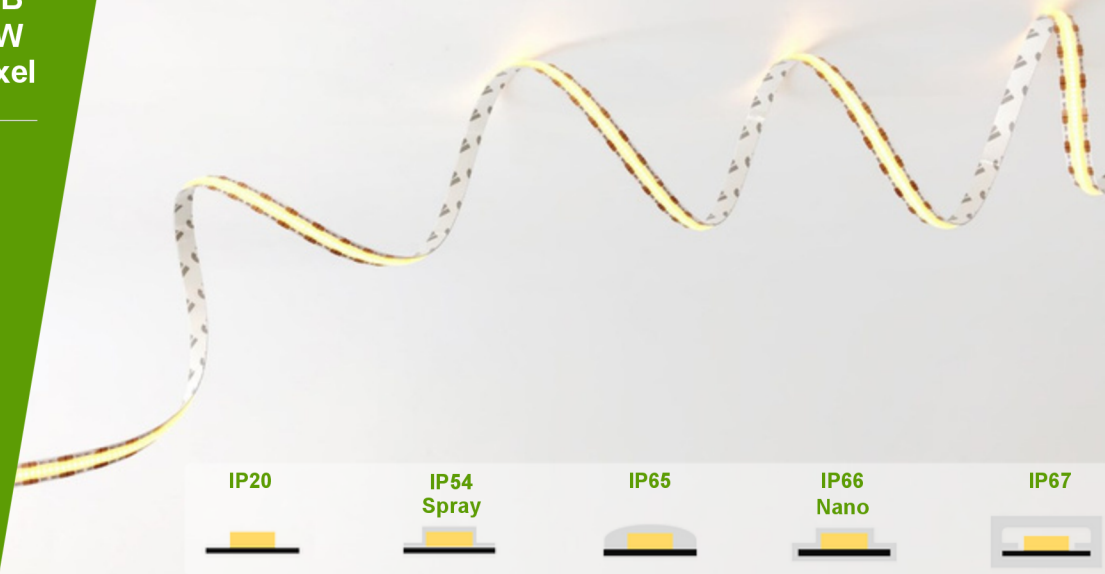

LED STRIP COB

- ✓ Mono
- ✓ WC
- ✓ RGB
- ✓ RGBW
- ✓ Pixel

PCB: 3mm~12mm

Power: 4 ~ 15 W/m

Lumen: up to 1400 lm/m

DC5 /12 /24V

LED STRIP COB-320LED/m

| Item Code | CRI | LED /m | PCB | Cut unit | Input | Power | Max-Load @Single feed | 2700K | 3000K | 4000K | 6500K |
|-----------|-------|---------|-----|----------|-------|-------|-----------------------|--------|--------|--------|--------|
| | Ra≥90 | 320 LED | 8mm | 100mm | DC24V | 8.0 W | 5 m | 720 lm | 760 lm | 800 lm | 840 lm |

LED STRIP COB-480LED/m

| Item Code | CRI | LED /m | PCB | Cut unit | Input | Power | Max-Load @Single feed | 2700K | 3000K | 4000K | 6500K |
|-----------|-------|---------|-----|----------|-------|-------|-----------------------|---------|---------|---------|---------|
| | Ra≥90 | 480 LED | 8mm | 50mm | DC24V | 6.5 W | 5 m | 660 lm | 690 lm | 720 lm | 740 lm |
| | | | | | | 10 W | 5 m | 1000 lm | 1050 lm | 1150 lm | 1200 lm |

Parameter

LED STRIP COB-528LED/m

| Item Code | CRI | LED /m | PCB | Cut unit | Input | Power | Max-Load @Single feed | 2700K | 3000K | 4000K | 6500K |
|-----------|-------|---------|------|----------|-------|--------|-----------------------|---------|---------|---------|---------|
| | Ra≥90 | 528 LED | 10mm | 45.5mm | DC24V | 15.0 W | 5 m | 1300 lm | 1350 lm | 1390 lm | 1400 lm |

Parameter

LED STRIP COB-RGB

| Item code | Input | LED QTY | Cut unit | PCB | Power /m | Max-Load @Single feed | Full Load | = Red | + Green | + Blue |
|-----------|-------|---------|----------|------|----------|-----------------------|-----------|--------|---------|--------|
| | DC24V | 840 LED | 50mm | 10mm | 15 W | 5 m | 580 lm | 130 lm | 390 lm | 60 lm |