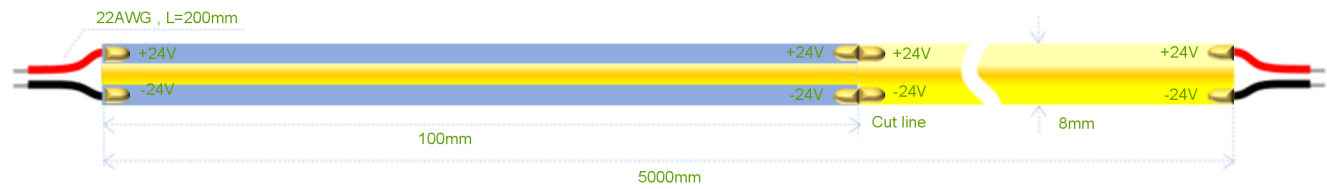

LED STRIP COB

- ✓ Mono
- ✓ WC
- ✓ RGB
- ✓ RGBW
- ✓ Pixel

PCB: 3mm~12mm

Power: 4 ~ 15 W/m

Lumen: up to 1400 lm/m

DC5 /12 /24V

LED STRIP COB-320LED/m

| Item Code | CRI | LED /m | PCB | Cut unit | Input | Power | Max-Load @Single feed | 2700K | 3000K | 4000K | 6500K |
|-----------|-------|---------|-----|----------|-------|-------|-----------------------|--------|--------|--------|--------|
| | Ra≥90 | 320 LED | 8mm | 100mm | DC24V | 8.0 W | 5 m | 720 lm | 760 lm | 800 lm | 840 lm |

| | | | | | | | | | | | |
|--|-------|---------|-----|------|-------|-------|-----|--------|--------|--------|--------|
| | Ra≥90 | 320 LED | 8mm | 50mm | DC12V | 8.0 W | 3 m | 720 lm | 760 lm | 800 lm | 840 lm |
|--|-------|---------|-----|------|-------|-------|-----|--------|--------|--------|--------|

LED STRIP COB-480LED/m

| Item Code | CRI | LED /m | PCB | Cut unit | Input | Power | Max-Load @Single feed | 2700K | 3000K | 4000K | 6500K |
|-----------|-------|---------|-----|----------|-------|-------|-----------------------|---------|---------|---------|---------|
| | Ra≥90 | 480 LED | 8mm | 50mm | DC24V | 6.5 W | 5 m | 660 lm | 690 lm | 720 lm | 740 lm |
| | | | | | | 10 W | 5 m | 1000 lm | 1050 lm | 1150 lm | 1200 lm |

Parameter

LED STRIP COB-528LED/m

| Item Code | CRI | LED /m | PCB | Cut unit | Input | Power | Max-Load @Single feed | 2700K | 3000K | 4000K | 6500K |
|-----------|-------|---------|------|----------|-------|--------|-----------------------|---------|---------|---------|---------|
| | Ra≥90 | 528 LED | 10mm | 45.5mm | DC24V | 15.0 W | 5 m | 1300 lm | 1350 lm | 1390 lm | 1400 lm |