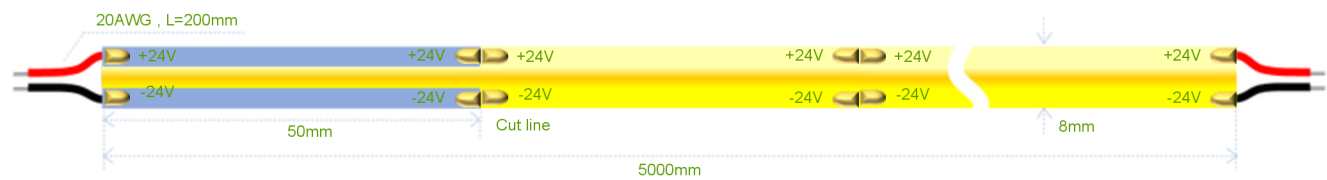

LED STRIP COB

- ✓ Mono
- ✓ WC
- ✓ RGB
- ✓ RGBW
- ✓ Pixel

PCB: 3mm~12mm

Power: 4 ~ 15 W/m

Lumen: up to 1400 lm/m

DC5 /12 /24V

LED STRIP COB-320LED/m

| Item Code | CRI | LED /m | PCB | Cut unit | Input | Power | Max-Load @Single feed | 2700K | 3000K | 4000K | 6500K |
|-----------|-------|---------|-----|----------|-------|-------|-----------------------|--------|--------|--------|--------|
| | Ra≥90 | 320 LED | 8mm | 100mm | DC24V | 8.0 W | 5 m | 720 lm | 760 lm | 800 lm | 840 lm |

LED STRIP COB-480LED/m

| Item Code | CRI | LED /m | PCB | Cut unit | Input | Power | Max-Load @Single feed | 2700K | 3000K | 4000K | 6500K |
|-----------|-------|---------|-----|----------|-------|-------|-----------------------|---------|---------|---------|---------|
| | Ra≥90 | 480 LED | 8mm | 50mm | DC24V | 6.5 W | 5 m | 660 lm | 690 lm | 720 lm | 740 lm |
| | | | | | | 10 W | 5 m | 1000 lm | 1050 lm | 1150 lm | 1200 lm |

Parameter

LED STRIP COB-528LED/m

| Item Code | CRI | LED /m | PCB | Cut unit | Input | Power | Max-Load @Single feed | 2700K | 3000K | 4000K | 6500K |
|-----------|-------|---------|------|----------|-------|--------|-----------------------|---------|---------|---------|---------|
| | Ra≥90 | 528 LED | 10mm | 45.5mm | DC24V | 15.0 W | 5 m | 1300 lm | 1350 lm | 1390 lm | 1400 lm |