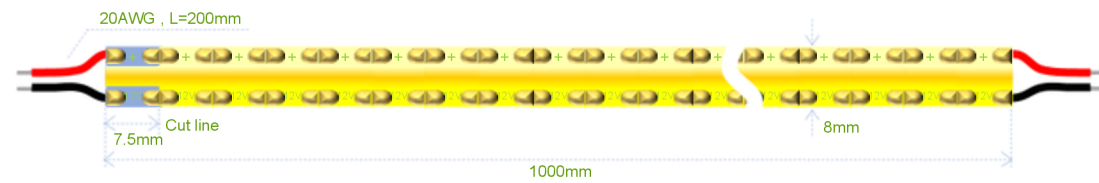

Ra≥90528 LED		8mm	Free Cut	DC12V	10.0 W	1 m		910 lm	950 lm	1000 lm	1020 lm