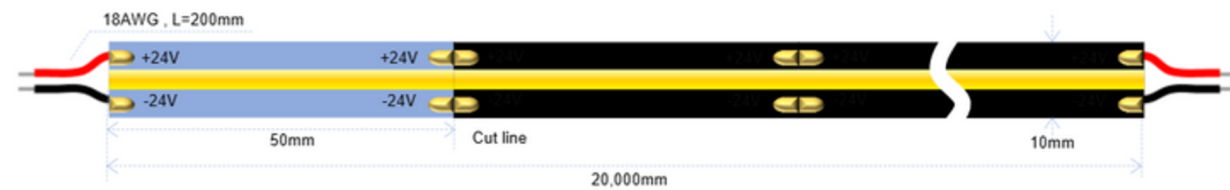

LED STRIP COB-Long Run

Item Code	CRI	LED /m	PCB	Cut unit	Input	Power	Max-Load @Single feed	2700K	3000K	4000K	6500K
Ra≥90360 LED		10mm	50mm	DC24V	7.0 W	20 m		500 lm	525 lm	550 lm	560 lm