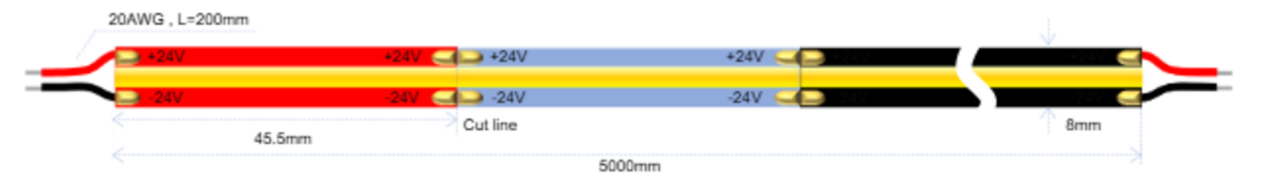

Ra≥90	528 LED	8mm	45.5mm	DC24V	10.0 W	5 m	860 lm	900 lm	940 lm	960 lm