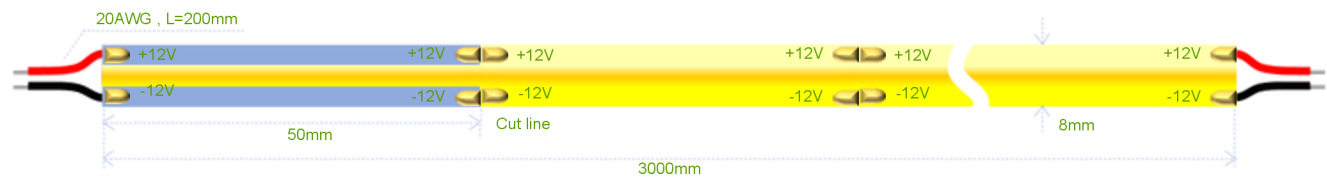

LED STRIP COB

- ✓ Mono
- ✓ WC
- ✓ RGB
- ✓ RGBW
- ✓ Pixel

PCB: 3mm~12mm

Power: 4 ~ 15 W/m

Lumen: up to 1400 lm/m

DC5 /12 /24V

LED STRIP COB-320LED/m

| Item Code | CRI | LED /m | PCB | Cut unit | Input | Power | Max-Load @Single feed | 2700K | 3000K | 4000K | 6500K |
|-----------|-------|---------|-----|----------|-------|-------|-----------------------|--------|--------|--------|--------|
| | Ra≥90 | 320 LED | 8mm | 100mm | DC24V | 8.0 W | 5 m | 720 lm | 760 lm | 800 lm | 840 lm |

| | | | | | | | | | | | |
|--|-------|---------|-----|------|-------|-------|-----|--------|--------|--------|--------|
| | Ra≥90 | 320 LED | 8mm | 50mm | DC12V | 8.0 W | 3 m | 720 lm | 760 lm | 800 lm | 840 lm |
|--|-------|---------|-----|------|-------|-------|-----|--------|--------|--------|--------|

LED STRIP COB-480LED/m

| Item Code | CRI | LED /m | PCB | Cut unit | Input | Power | Max-Load @Single feed | 2700K | 3000K | 4000K | 6500K |
|-----------|-------|---------|-----|----------|-------|-------|-----------------------|---------|---------|---------|---------|
| | Ra≥90 | 480 LED | 8mm | 50mm | DC24V | 6.5 W | 5 m | 660 lm | 690 lm | 720 lm | 740 lm |
| | | | | | | 10 W | 5 m | 1000 lm | 1050 lm | 1150 lm | 1200 lm |

Parameter

LED STRIP COB-528LED/m

| Item Code | CRI | LED /m | PCB | Cut unit | Input | Power | Max-Load @Single feed | 2700K | 3000K | 4000K | 6500K |
|-----------|-------|---------|------|----------|-------|--------|-----------------------|---------|---------|---------|---------|
| | Ra≥90 | 528 LED | 10mm | 45.5mm | DC24V | 15.0 W | 5 m | 1300 lm | 1350 lm | 1390 lm | 1400 lm |