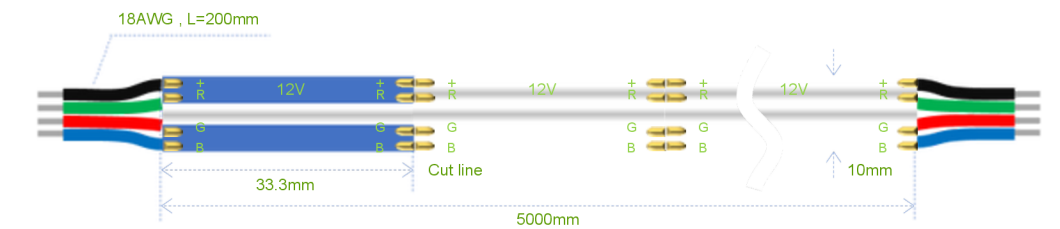

DC24V	810 LED	33.3mm	10mm	15 W	5 m	580 lm	100 lm	310 lm	50 lm