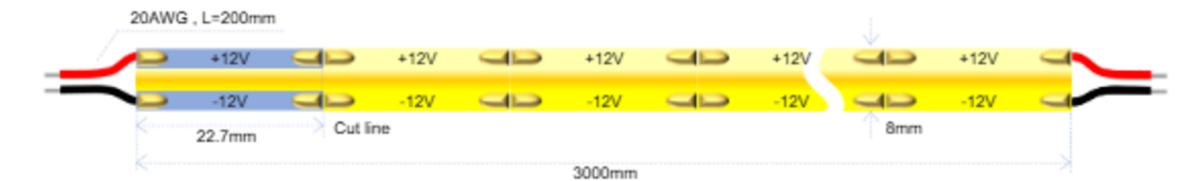

LED STRIP COB

- ✓ Mono
- ✓ WC
- ✓ RGB
- ✓ RGBW
- ✓ Pixel

PCB: 3mm~12mm

Power: 4 ~ 15 W/m

Lumen: up to 1400 lm/m

DC5 /12 /24V

LED STRIP COB-320LED/m

Item Code	CRI	LED /m	PCB	Cut unit	Input	Power	Max-Load @Single feed	2700K	3000K	4000K	6500K
	Ra≥90	320 LED	8mm	100mm	DC24V	8.0 W	5 m	720 lm	760 lm	800 lm	840 lm

	Ra≥90	320 LED	8mm	50mm	DC12V	8.0 W	3 m	720 lm	760 lm	800 lm	840 lm

LED STRIP COB-480LED/m

Item Code	CRI	LED /m	PCB	Cut unit	Input	Power	Max-Load @Single feed	2700K	3000K	4000K	6500K
	Ra≥90	480 LED	8mm	50mm	DC24V	6.5 W	5 m	660 lm	690 lm	720 lm	740 lm
						10 W	5 m	1000 lm	1050 lm	1150 lm	1200 lm

Parameter

LED STRIP COB-528LED/m

Item Code	CRI	LED /m	PCB	Cut unit	Input	Power	Max-Load @Single feed	2700K	3000K	4000K	6500K
	Ra≥90	528 LED	10mm	45.5mm	DC24V	15.0 W	5 m	1300 lm	1350 lm	1390 lm	1400 lm

	Ra≥90	528 LED	8mm	45.5mm	DC24V	10.0 W	5 m	860 lm	900 lm	940 lm	960 lm

	Ra≥90	528 LED	10mm	22.7mm	DC12V	10.0 W	5 m	860 lm	900 lm	940 lm	960 lm

	Ra≥90	528 LED	8mm	22.7mm	DC12V	10.0 W	3 m	860 lm	900 lm	940 lm	960 lm

	Ra≥90	528 LED	4.5mm	22.7mm	DC12V	5.0 W	2 m	430 lm	450 lm	470 lm	480 lm

	Ra≥90	528 LED	3mm	22.7mm	DC12V	4.0 W	1 m	340 lm	360 lm	370 lm	380 lm