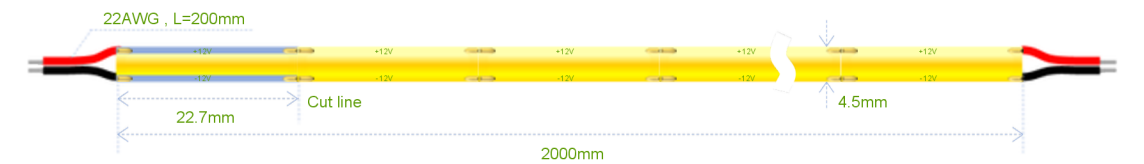

Ra≥90	528 LED	4.5mm	22.7mm	DC12V	5.0 W	2 m	430 lm	450 lm	470 lm	480 lm