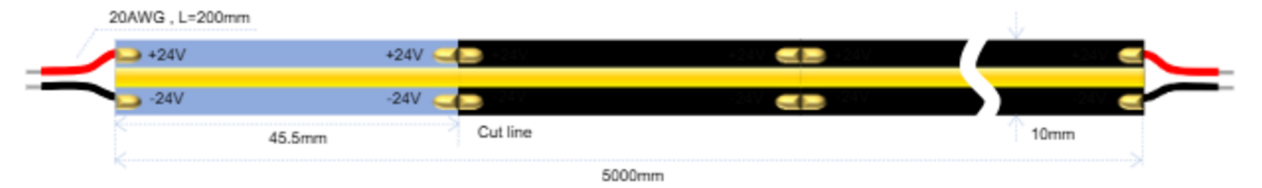

LED STRIP COB

- ✓ Mono
- ✓ WC
- ✓ RGB
- ✓ RGBW
- ✓ Pixel

PCB: 3mm~12mm

Power: 4 ~ 15 W/m

Lumen: up to 1400 lm/m

DC5 /12 /24V

LED STRIP COB-320LED/m

| Item Code | CRI | LED /m | PCB | Cut unit | Input | Power | Max-Load @Single feed | 2700K | 3000K | 4000K | 6500K |
|-----------|-------|---------|-----|----------|-------|-------|-----------------------|--------|--------|--------|--------|
| | Ra≥90 | 320 LED | 8mm | 100mm | DC24V | 8.0 W | 5 m | 720 lm | 760 lm | 800 lm | 840 lm |

LED STRIP COB-480LED/m

| Item Code | CRI | LED /m | PCB | Cut unit | Input | Power | Max-Load @Single feed | 2700K | 3000K | 4000K | 6500K |
|-----------|-------|---------|-----|----------|-------|-------|-----------------------|---------|---------|---------|---------|
| | Ra≥90 | 480 LED | 8mm | 50mm | DC24V | 6.5 W | 5 m | 660 lm | 690 lm | 720 lm | 740 lm |
| | | | | | | 10 W | 5 m | 1000 lm | 1050 lm | 1150 lm | 1200 lm |

Parameter

LED STRIP COB-528LED/m

| Item Code | CRI | LED /m | PCB | Cut unit | Input | Power | Max-Load @Single feed | 2700K | 3000K | 4000K | 6500K |
|-----------|-------|---------|------|----------|-------|--------|-----------------------|---------|---------|---------|---------|
| | Ra≥90 | 528 LED | 10mm | 45.5mm | DC24V | 15.0 W | 5 m | 1300 lm | 1350 lm | 1390 lm | 1400 lm |