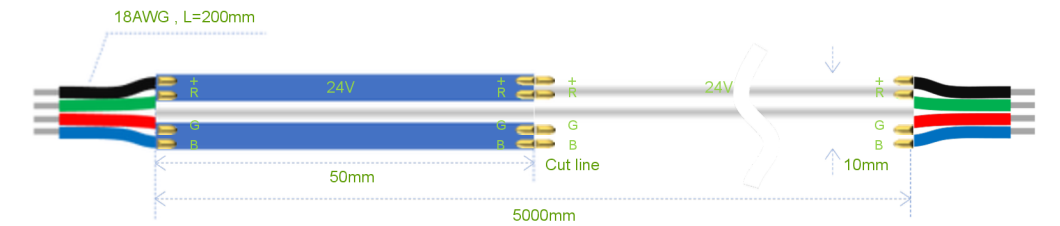

LED STRIP COB-Long Run

| Item Code | CRI | LED /m | PCB | Cut unit | Input | Power | Max-Load @Single feed | 2700K | 3000K | 4000K | 6500K |
|--------------|-----|--------|------|----------|-------|-------|-----------------------|--------|--------|--------|--------|
| Ra≥90360 LED | | 10mm | 50mm | DC24V | 7.0 W | 20 m | | 500 lm | 525 lm | 550 lm | 560 lm |

LED STRIP COB-Dynamic White

| Item Code | CRI | LED /m | Cut Unit | PCB | Input | Power | Max-Load @Single feed | Full Load | = 2700K + | 6500K |
|-----------|-----|--------|----------|-----|-------|-------|-----------------------|-----------|-----------|--------|
| Ra≥90 | | 640LED | 50mm | 10m | DC24V | 2x8 W | 5 m | 1120 lm | 550 lm | 570 lm |

Parameter

LED STRIP COB-RGB

| Item code | Input | LED QTY | Cut unit | PCB | Power /m | Max-Load @Single feed | Full Load | = Red | + Green | + Blue |
|-----------|-------|---------|----------|------|----------|-----------------------|-----------|--------|---------|--------|
| | DC24V | 840 LED | 50mm | 10mm | 15 W | 5 m | 580 lm | 130 lm | 390 lm | 60 lm |