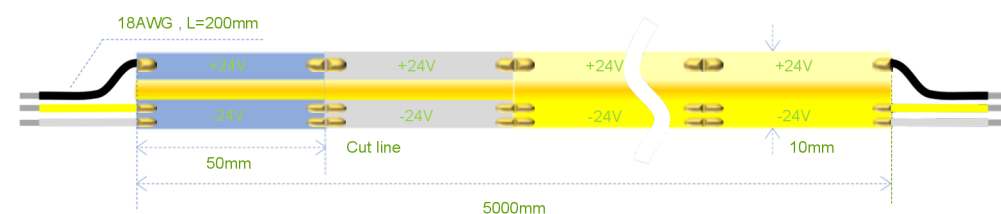

Parameter

LED STRIP COB-528LED/m-Free Cut

| Item Code | CRI | LED /m | PCB | Cut unit | Input | Power | Max-Load @Single feed | 2700K | 3000K | 4000K | 6500K |
|--------------|-----|--------|----------|----------|--------|-------|-----------------------|--------|--------|--------|--------|
| Ra≥90528 LED | | 8mm | Free Cut | DC24V | 10.0 W | 5 m | | 630 lm | 660 lm | 700 lm | 710 lm |

| | | | | | | | | | | | |
|--------------|--|-----|----------|-------|--------|-----|--|--------|--------|---------|---------|
| Ra≥90528 LED | | 8mm | Free Cut | DC12V | 10.0 W | 1 m | | 910 lm | 950 lm | 1000 lm | 1020 lm |
|--------------|--|-----|----------|-------|--------|-----|--|--------|--------|---------|---------|

LED STRIP COB-Long Run

| Item Code | CRI | LED /m | PCB | Cut unit | Input | Power | Max-Load @Single feed | 2700K | 3000K | 4000K | 6500K |
|--------------|-----|--------|------|----------|-------|-------|-----------------------|--------|--------|--------|--------|
| Ra≥90360 LED | | 10mm | 50mm | DC24V | 7.0 W | 20 m | | 500 lm | 525 lm | 550 lm | 560 lm |

LED STRIP COB-Dynamic White

| Item Code | CRI | LED /m | Cut Unit | PCB | Input | Power | Max-Load @Single feed | Full Load | = 2700K + | 6500K |
|-----------|-----|--------|----------|-----|-------|-------|-----------------------|-----------|-----------|--------|
| Ra≥90 | | 640LED | 50mm | 10m | DC24V | 2x8 W | 5 m | 1120 lm | 550 lm | 570 lm |