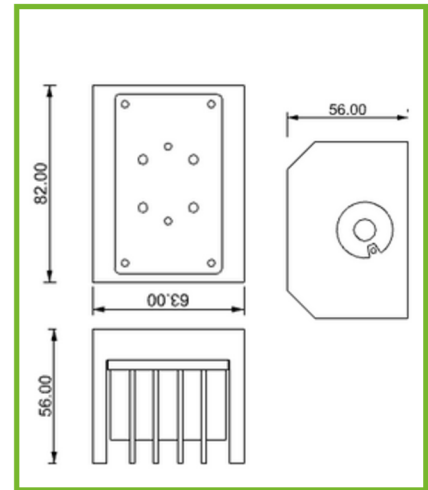

Aluminium Housing for outdoor architectural

Product Description :

- Die casting aluminium
- Design for LEDiL CORAL
- Colors : grey other colors on demand
- Maximum wattage : 13W
- surface mounted
- Size without bracket : 82x63x56mm
- Stainless steel cable gland
- Dedicated LED board available on demand (non zhaga)
- Dedicated LED board available on demand (non zhaga)

Dimensions

Technical Information :

- Non Zhaga LED board
- Compatible lentille LEDiL CORAL-IP-OW
- Couleurs : grey and other color availbale
- Maximum wattage : 13W