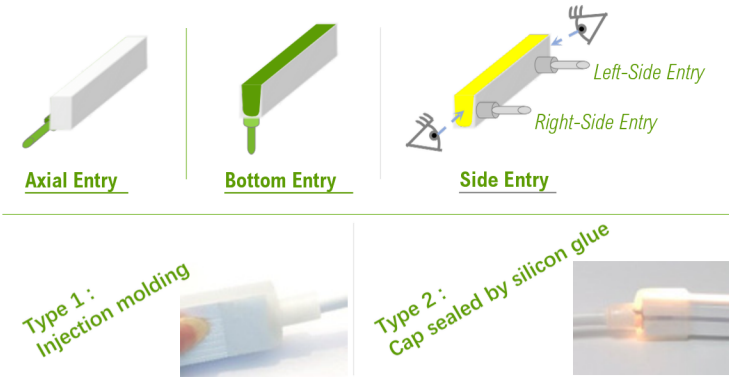

End Processing