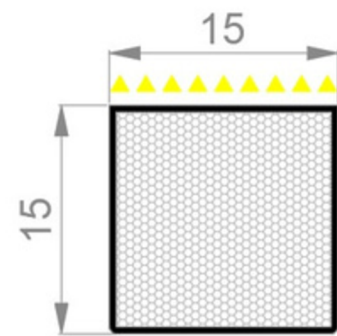

Cross Section