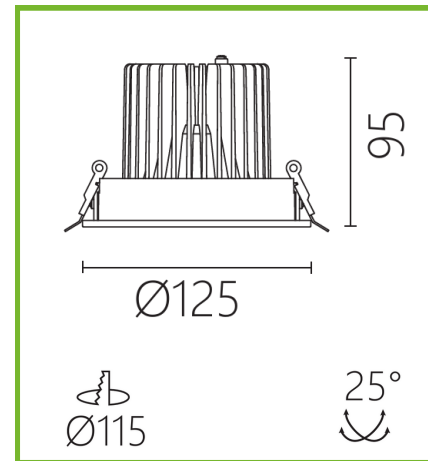

### Product Description:

- Die Casted aluminium housing
- 25 degrees adjustable in all directions
- Compatible and ready to accomodate Zhaga COB holder
- Designed for the Yasmeen-70 optic from LEDiL or the Barbara-G2 reflector from LEDiL
- Driver to be remote, supplied two pin secondary wire to connect to the driver.
- Colors: Black or White, other colors on demand.
- Designed for 30W heat dissipation

Dimensions