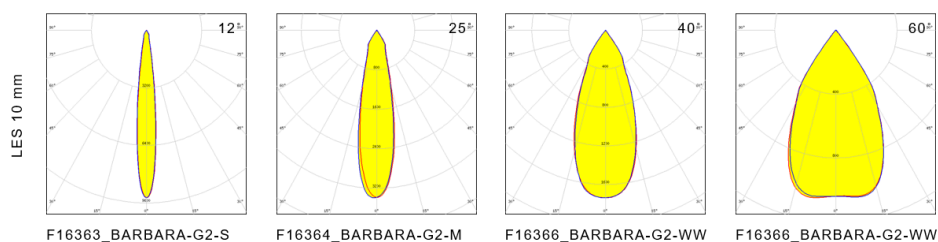

F16363_BARBARA-G2-S

F16364_BARBARA-G2-M

F16366_BARBARA-G2-WW

F16366_BARBARA-G2-WW