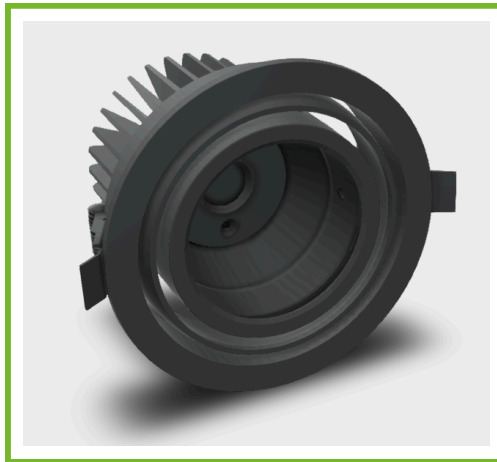

## Aluminium Adjustable Downlight Housing

### Product Description:

- Die Casted aluminium housing
- 25 degrees adjustable in all directions
- Compatible and ready to accomodate Zhaga COB holder
- Designed for the Yasmeen-70 optic from LEDiL or the Barbara-G2 reflector from LEDiL
- Driver to be remote, supplied two pin secondary wire to connect to the driver.
- Colors: Black or White, other colors on demand.
- Designed for 30W heat dissipation

Dimensions