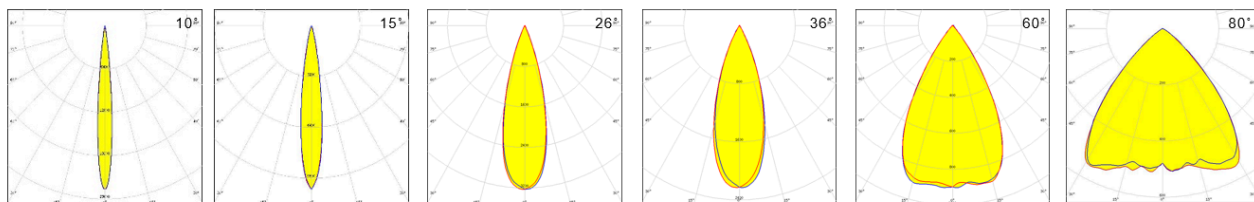

Yasmeen-70 Beams:

Barbara-G2 Beams: