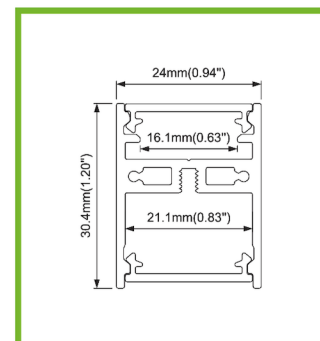

End caps

Suspension Bracket

Suspension Kit

Dimensions

90D Joiner

Polycarbonate Diffuser

Microprismatic Diffuser

180D Joiner