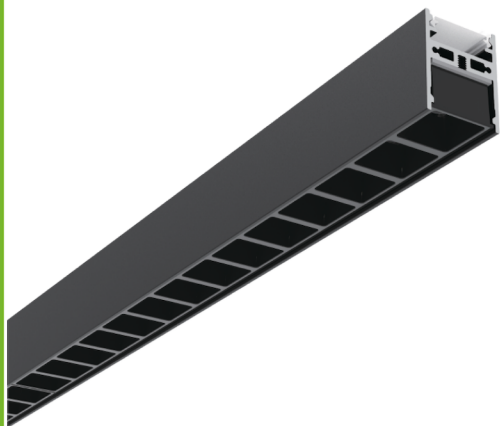

## Aluminium Profile - Suspended - Up + Down

### Product Description:

- Extruded Aluminium profile
- Up and Down, or Down Only, to be suspended
- Designed for LEDiL DAISY Mini / PC diffuser and Prismatic Diffuser also available for the down light.
- For the up light, opal diffuser available.
- Can be used with rigid PCB or LED tape.
- Driver is remote.
- Supplied in 2500mm sections / other lengths on demand
- Colors: Black or White, other colors on demand.
- Easy assembly with a complete set of accesories, to order to suit each configuration
- Possibility to connect multiple sections together, straight or in angles.

End caps

Suspension Bracket

Suspension Kit

Dimensions

90D Joiner

Polycarbonate Diffuser

Microprismatic Diffuser

180D Joiner