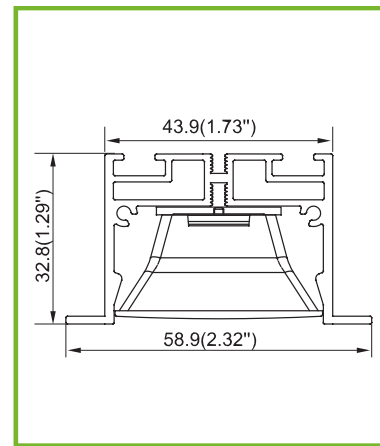

Aluminium Profile - Recessed

Product Description:

- Extruded Aluminium profile
- Recessed application
- Designed for LEDiL DAISY / PC diffuser and Prismatic Diffuser also available.
- Can be used with rigid PCB or LED tape.
- Driver is remote.
- Supplied in 2500mm sections / other lengths on demand
- Colors: Black or White, other colors on demand.
- Easy assembly with a complete set of accessories, to order to suit each configuration
- Cover available for parts with no light.
- Possibility to connect multiple sections together, straight or in angles.

Dimensions

LIST OF ARTICLES

- TP02-01 TP-02 Alumium Profile
- TP01-03 Linear Aluminium Blind Cover
- TP02-03 Pair of recessing brackets
- TP02-04 Pair of End Caps
- TP01-08 180 Joiner
- TP01-10 90 Degrees Joiner
- TP01-20 Polycarbonate Opal Diffuser
- TP01-21 Prismatic Diffuser